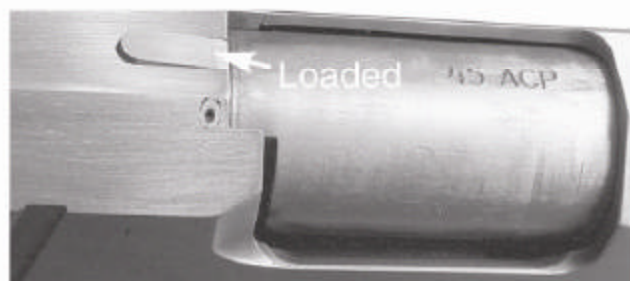

# 1911-LCI Loaded Chamber Indicator

Does Not Interfere with Sights

**\$99.95** Installed  
(2-3 week delivery)  
Send us your slide only  
...return post paid

**\$59.95**  
Kit with Instructions  
...postage paid  
(Also fits SIG 226 & 229)